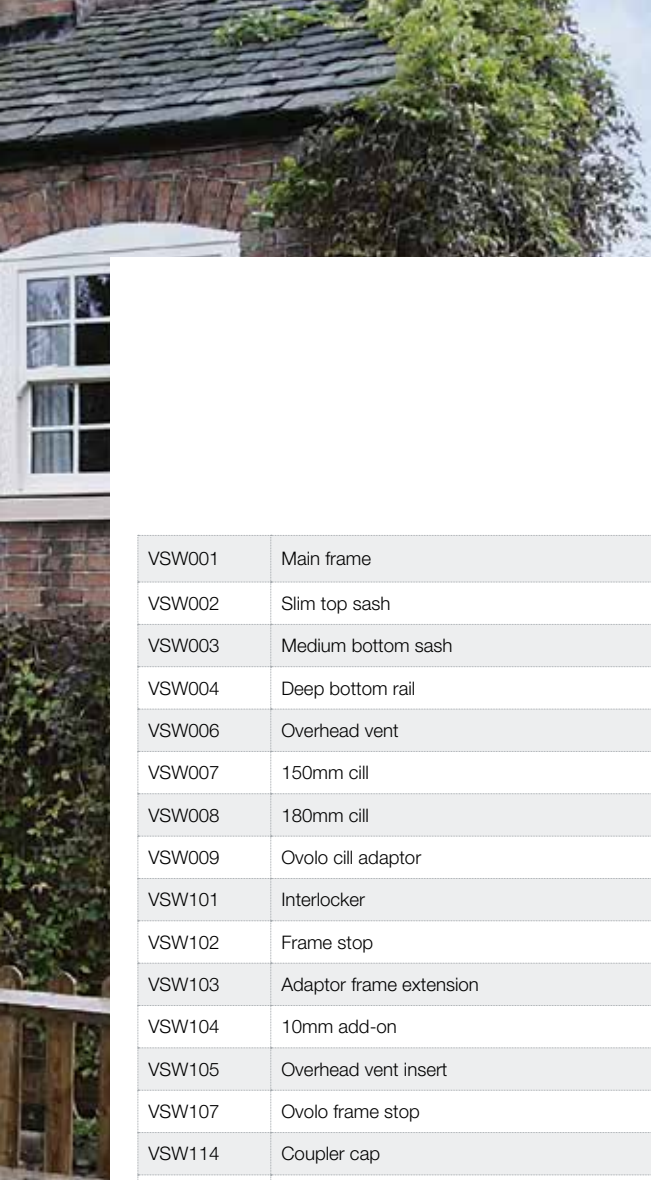

Extruded colour					Foiled external (on white)				Foiled internal and external				
White	Cream	Caramel	Brown Beige	Brown	Cream White	Golden Oak	Irish Oak	Rosewood	White Ash	Cream White	Golden Oak	Irish Oak	Rosewood

		White	Cream	Caramel	Brown Beige	Brown	Cream White	Golden Oak	Irish Oak	Rosewood	White Ash	Cream White	Golden Oak	Irish Oak	Rosewood
VSW001	Main frame	✓	✓	×	×	×	×	×	×	×	✓	✓	✓	✓	✓
VSW002	Slim top sash	✓	✓	×	×	×	×	×	×	×	✓	✓	✓	✓	✓
VSW003	Medium bottom sash	✓	✓	×	×	×	×	×	×	×	✓	✓	✓	✓	✓
VSW004	Deep bottom rail	✓	✓	×	×	×	×	×	×	×	✓	✓	✓	✓	✓
VSW006	Overhead vent	✓	✓	×	×	×	✓	✓	✓	✓	✓	×	×	×	×
VSW007	150mm cill	✓	✓	×	×	×	RF	RF	RF	RF	RF	×	×	×	×
VSW008	180mm cill	✓	✓	×	×	×	RF	RF	RF	RF	RF	×	×	×	×
VSW009	Ovolo cill adaptor	✓	✓	×	×	×	×	×	×	×	✓	✓	✓	✓	✓
VSW101	Interlocker	✓	✓	×	×	×	×	×	×	×	LF	LF	LF	LF	LF
VSW102	Frame stop	✓	✓	×	×	×	×	✓	✓	✓	✓	✓	×	×	×
VSW103	Adaptor frame extension	✓	✓	×	×	×	LF	LF	LF	LF	LF	×	×	×	×
VSW104	10mm add-on	✓	✓	×	×	×	BF	BF	BF	BF	BF	×	×	×	×
VSW105	Overhead vent insert	✓	×	×	×	×	×	×	×	×	×	×	×	×	×
VSW107	Ovolo frame stop	✓	✓	×	×	×	✓	✓	✓	✓	✓	×	×	×	×
VSW114	Coupler cap	✓	✓	×	×	×	✓	✓	✓	✓	✓	×	×	×	×
VSW201	Decorative horn	✓	✓	×	×	×	×	×	×	×	✓	✓	✓	✓	✓
VSW202	Frame stop end cap	✓	✓	✓	✓	✓	×	×	×	×	×	×	×	×	×
VSW204	Security bar end cap	✓	✓	✓	✓	✓	×	×	×	×	×	×	×	×	×
VSW205	Cill adaptor end cap	✓	✓	✓	✓	✓	×	×	×	×	×	×	×	×	×
VSW207	150mm cill end cap	✓	✓	✓	✓	✓	×	×	×	×	×	×	×	×	×
VSW208	180mm cill end cap	✓	✓	✓	✓	✓	×	×	×	×	×	×	×	×	×
VSW209	Ovolo crash stop end cap	✓	✓	✓	✓	✓	×	×	×	×	×	×	×	×	×
VSW210	Run-through horn	✓	✓	×	×	×	×	×	×	×	✓	✓	✓	✓	✓
VSW214	Deep bottom rail moulding	✓	✓	×	×	×	×	×	×	×	✓	✓	✓	✓	✓
VSW301	Square bead	✓	✓	×	×	×	×	×	×	×	LF	LF	LF	LF	LF
VSW302	Ovolo bead	✓	✓	×	×	×	×	×	×	×	LF	LF	LF	LF	LF
VSW303	External Georgian bar	✓	✓	×	×	×	×	×	×	×	LF	LF	LF	LF	LF
VSW304	Ovolo Georgian bar	✓	✓	×	×	×	×	×	×	×	LF	LF	LF	LF	LF
VSW305	Georgian bar end cap	✓	✓	×	×	×	×	×	×	×	✓	✓	✓	✓	✓
VSW306	Georgian bar cruciform	✓	✓	×	×	×	×	×	×	×	✓	✓	✓	✓	✓
VSW504	Aluminium security bar	✓	✓	✓	×	✓	×	×	✓	×	✓	✓	×	×	×
VSW910	Run-through horn kit	✓	✓	×	×	×	×	×	×	×	✓	✓	✓	✓	✓